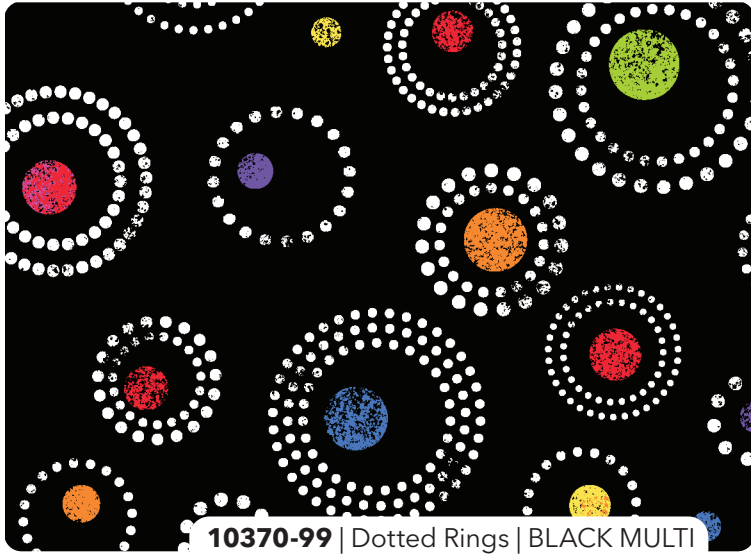

# PRISMATIC

BY PATRICK LOSE

10370-99 | Dotted Rings | BLACK MULTI

10370-10 | Dotted Rings | WHITE MULTI

10371-99 | Scribble Spots | BLACK MULTI

10371-10 | Scribble Spots | WHITE MULTI

10372-99 | Dotted Check | BLACK MULTI

10372-10 | Dotted Check | WHITE MULTI

10373-99 | Maze | BLACK MULTI

10373-10 | Maze | WHITE MULTI

10374-99 | Streamers | BLACK MULTI

10374-10 | Streamers | WHITE MULTI

10375-99 | Tossed Hearts | BLACK MULTI

10375-10 | Tossed Hearts | WHITE MULTI

# PRISMATIC

|    | <b>Design Name</b> | <b>Pattern No.</b> | <b>Color</b> | <b>Allocation</b> |
|----|--------------------|--------------------|--------------|-------------------|
| 1  | DOTTED RINGS       | 10370-99           | BLACK MULTI  | PATRICK LOSE      |
| 2  | DOTTED RINGS       | 10370-10           | WHITE MULTI  | PATRICK LOSE      |
| 3  | SCRIBBLE SPOTS     | 10371-99           | BLACK MULTI  | PATRICK LOSE      |
| 4  | SCRIBBLE SPOTS     | 10371-10           | WHITE MULTI  | PATRICK LOSE      |
| 5  | DOTTED CHECK       | 10372-99           | BLACK MULTI  | PATRICK LOSE      |
| 6  | DOTTED CHECK       | 10372-10           | WHITE MULTI  | PATRICK LOSE      |
| 7  | MAZE               | 10373-99           | BLACK MULTI  | PATRICK LOSE      |
| 8  | MAZE               | 10373-10           | WHITE MULTI  | PATRICK LOSE      |
| 9  | STREAMERS          | 10374-99           | BLACK MULTI  | PATRICK LOSE      |
| 10 | STREAMERS          | 10374-10           | WHITE MULTI  | PATRICK LOSE      |
| 11 | TOSSED HEARTS      | 10375-99           | BLACK MULTI  | PATRICK LOSE      |
| 12 | TOSSED HEARTS      | 10375-10           | WHITE MULTI  | PATRICK LOSE      |