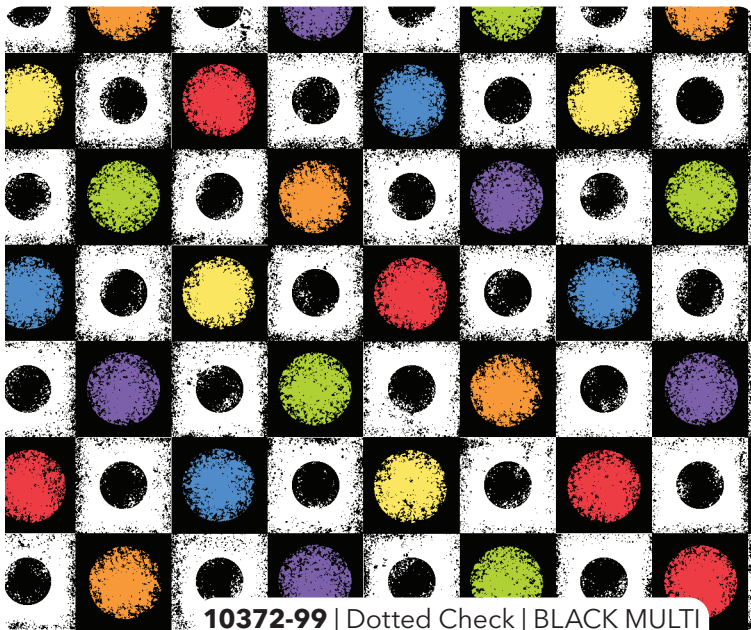

# PRISMATIC

BY PATRICK LOSE

10370-99 | Dotted Rings | BLACK MULTI

10370-10 | Dotted Rings | WHITE MULTI

10371-99 | Scribble Spots | BLACK MULTI

10371-10 | Scribble Spots | WHITE MULTI

10372-99 | Dotted Check | BLACK MULTI

10372-10 | Dotted Check | WHITE MULTI

10373-99 | Maze | BLACK MULTI

10373-10 | Maze | WHITE MULTI

10374-99 | Streamers | BLACK MULTI

10374-10 | Streamers | WHITE MULTI

10375-99 | Tossed Hearts | BLACK MULTI

10375-10 | Tossed Hearts | WHITE MULTI

# PRISMATIC

|    | <b>Design Name</b> | <b>Pattern No.</b> | <b>Color</b> | <b>Allocation</b> |
|----|--------------------|--------------------|--------------|-------------------|
| 1  | DOTTED RINGS       | 10370-99           | BLACK MULTI  | PATRICK LOSE      |
| 2  | DOTTED RINGS       | 10370-10           | WHITE MULTI  | PATRICK LOSE      |
| 3  | SCRIBBLE SPOTS     | 10371-99           | BLACK MULTI  | PATRICK LOSE      |
| 4  | SCRIBBLE SPOTS     | 10371-10           | WHITE MULTI  | PATRICK LOSE      |
| 5  | DOTTED CHECK       | 10372-99           | BLACK MULTI  | PATRICK LOSE      |
| 6  | DOTTED CHECK       | 10372-10           | WHITE MULTI  | PATRICK LOSE      |
| 7  | MAZE               | 10373-99           | BLACK MULTI  | PATRICK LOSE      |
| 8  | MAZE               | 10373-10           | WHITE MULTI  | PATRICK LOSE      |
| 9  | STREAMERS          | 10374-99           | BLACK MULTI  | PATRICK LOSE      |
| 10 | STREAMERS          | 10374-10           | WHITE MULTI  | PATRICK LOSE      |
| 11 | TOSSED HEARTS      | 10375-99           | BLACK MULTI  | PATRICK LOSE      |
| 12 | TOSSED HEARTS      | 10375-10           | WHITE MULTI  | PATRICK LOSE      |